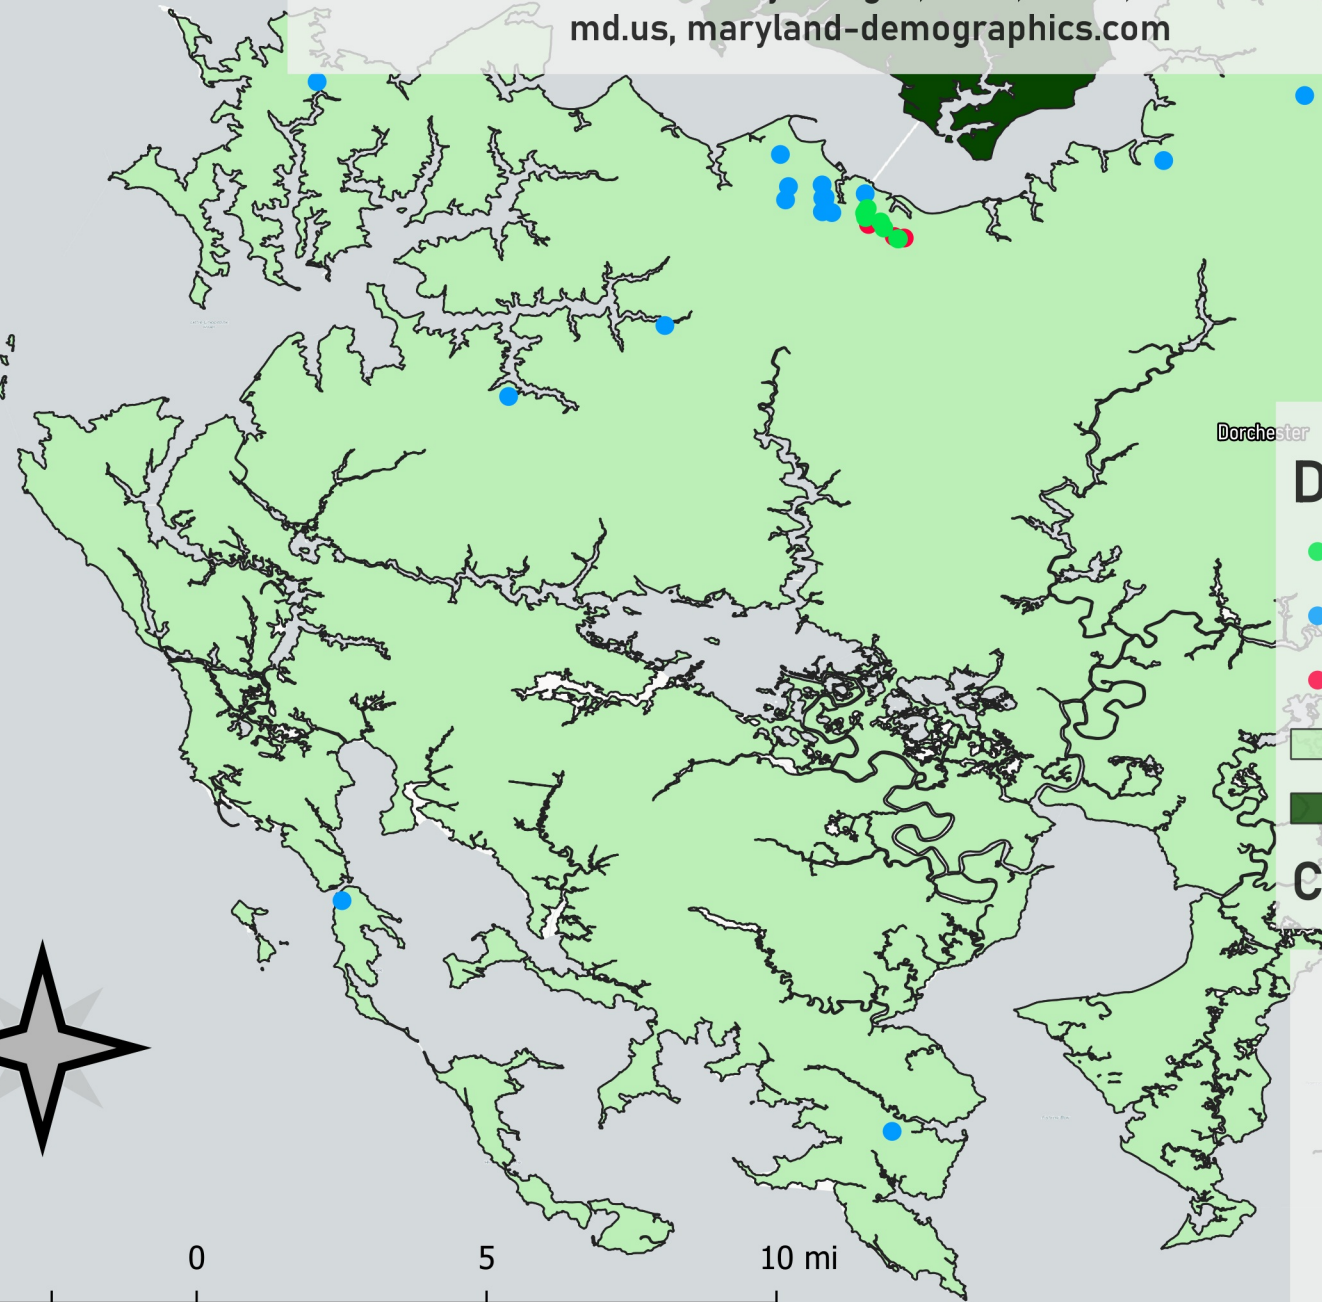

Dorchester County, Maryland Food Store Locations and Statistics

Sophie Peet

Data: Maryland.gov, QGIS, Carto, md.us, maryland-demographics.com

Dorchester County Information

- Convenience Stores
- Small Grocery or Corner Store
- Supermarkets
- County Boundary
- Other Maryland County Boundaries

Carto Light Basemap

Additional Statistics: Dorchester County
Avg. HH Income: \$44,491
Population: 32,261
% Convenience Stores: 22.2%
% Small Groceries or Corner Stores: 66.7%
% Supermarkets: 11.1%
% Public Markets: 0.0%
Total Number of Food Stores: 36