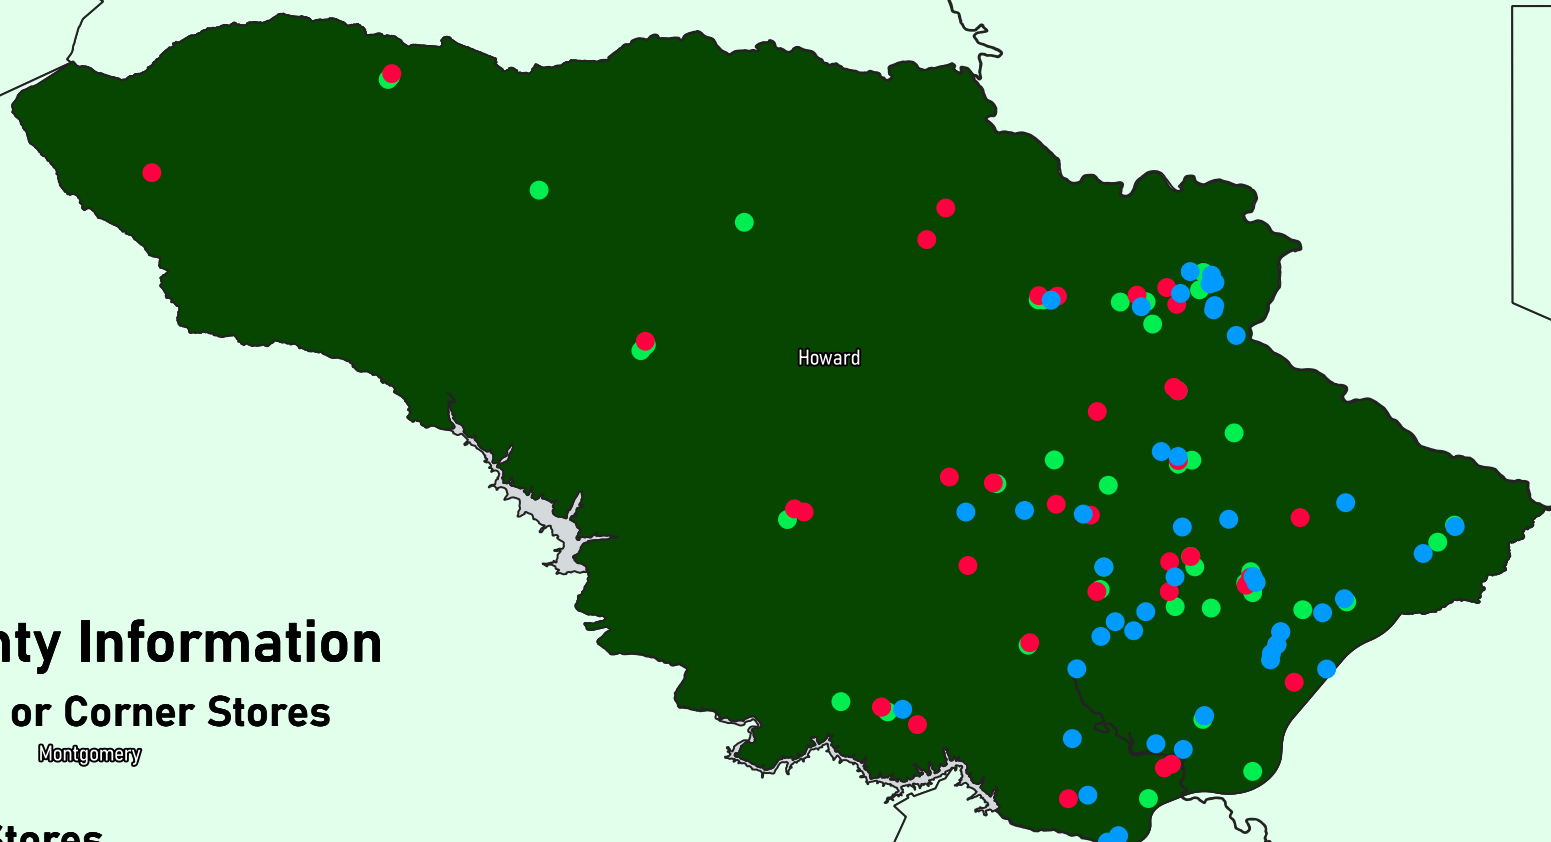

# Howard County, Maryland Food Store Locations and Statistics

Frederick

Carroll

Sophie Peet

Baltimore

Data: Maryland.gov, QGIS, Carto,  
md.us, maryland-demographics.com

## Howard County Information

- Small Grocery or Corner Stores
- Supermarkets
- Convenience Stores
- County Boundary
- Other Maryland County Boundaries

Carto Light Basemap

**Additional Statistics: Howard County**  
Avg. HH Income: \$119,386  
Population: 315,327  
% Convenience Stores: 34.4%  
% Small Groceries or Corner Stores: 36.7%  
% Supermarkets: 28.9%  
% Public Markets: 0.0%  
Total Number of Food Stores: 128