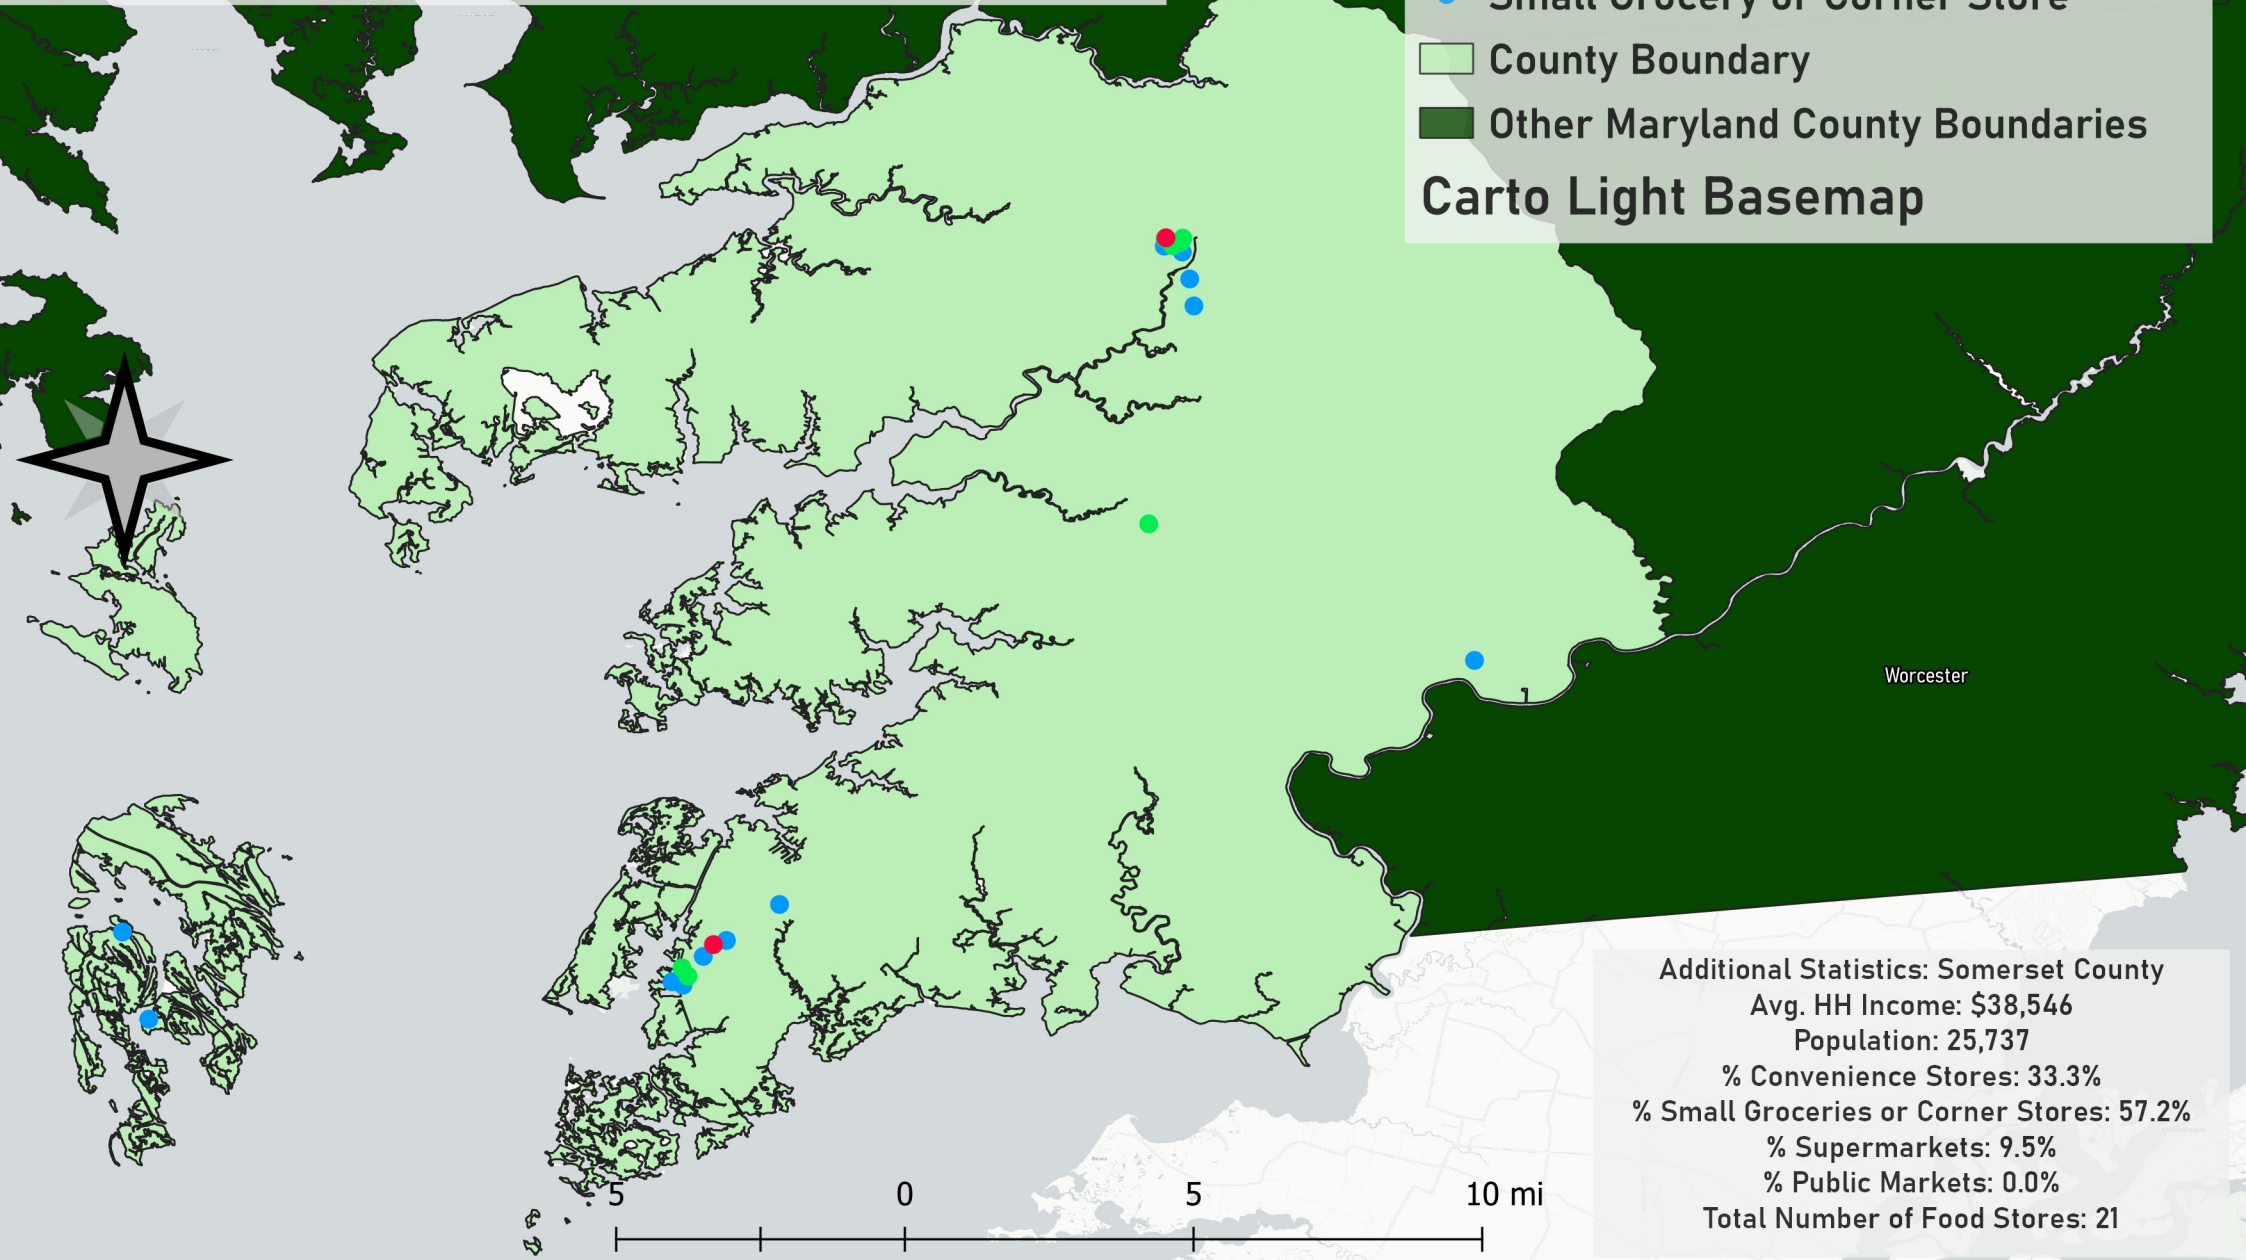

Somerset County, Maryland Food Store Locations and Statistics

Sophie Peet

Data: Maryland.gov, QGIS, Carto,
md.us, maryland-demographics.com

Somerset County Information

- Supermarkets
- Convenience Stores
- Small Grocery or Corner Store
- County Boundary
- Other Maryland County Boundaries

Carto Light Basemap

Additional Statistics: Somerset County
Avg. HH Income: \$38,546
Population: 25,737
% Convenience Stores: 33.3%
% Small Groceries or Corner Stores: 57.2%
% Supermarkets: 9.5%
% Public Markets: 0.0%
Total Number of Food Stores: 21