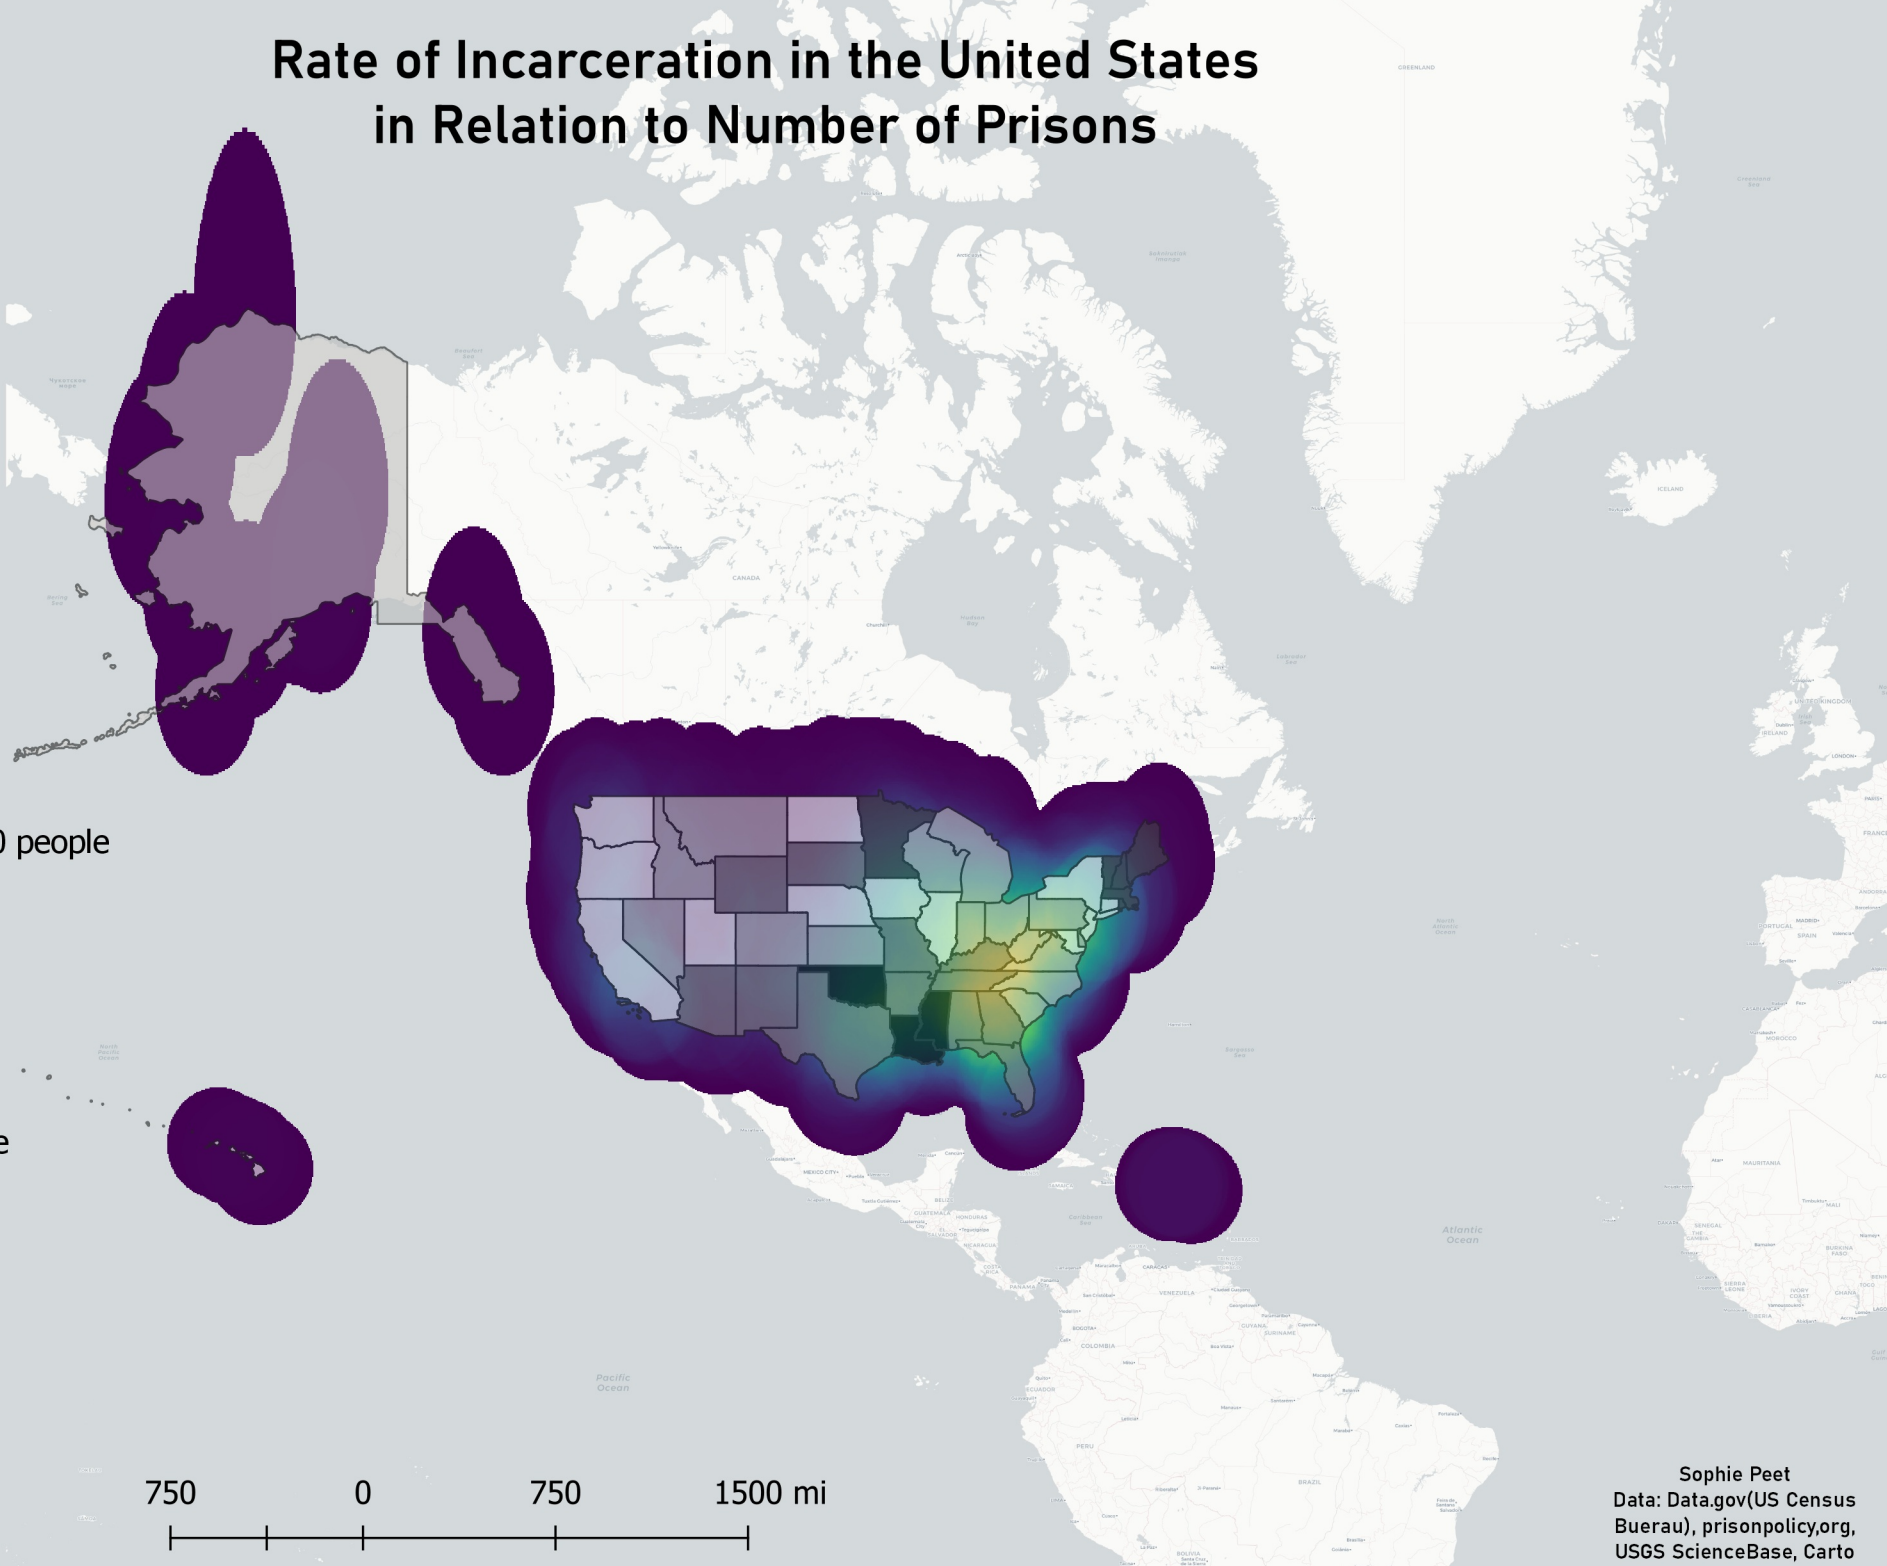

Rate of Incarceration in the United States in Relation to Number of Prisons

Incarceration Rate/1000 people

- 401-600
- 601-800
- 801-1000
- Less than 400
- Over 1000

Number of Prisons/State

- 1
- Less than 314.25
- Less than 627.5
- Less than 940.75
- Less than 1254

Carto Light BaseMap