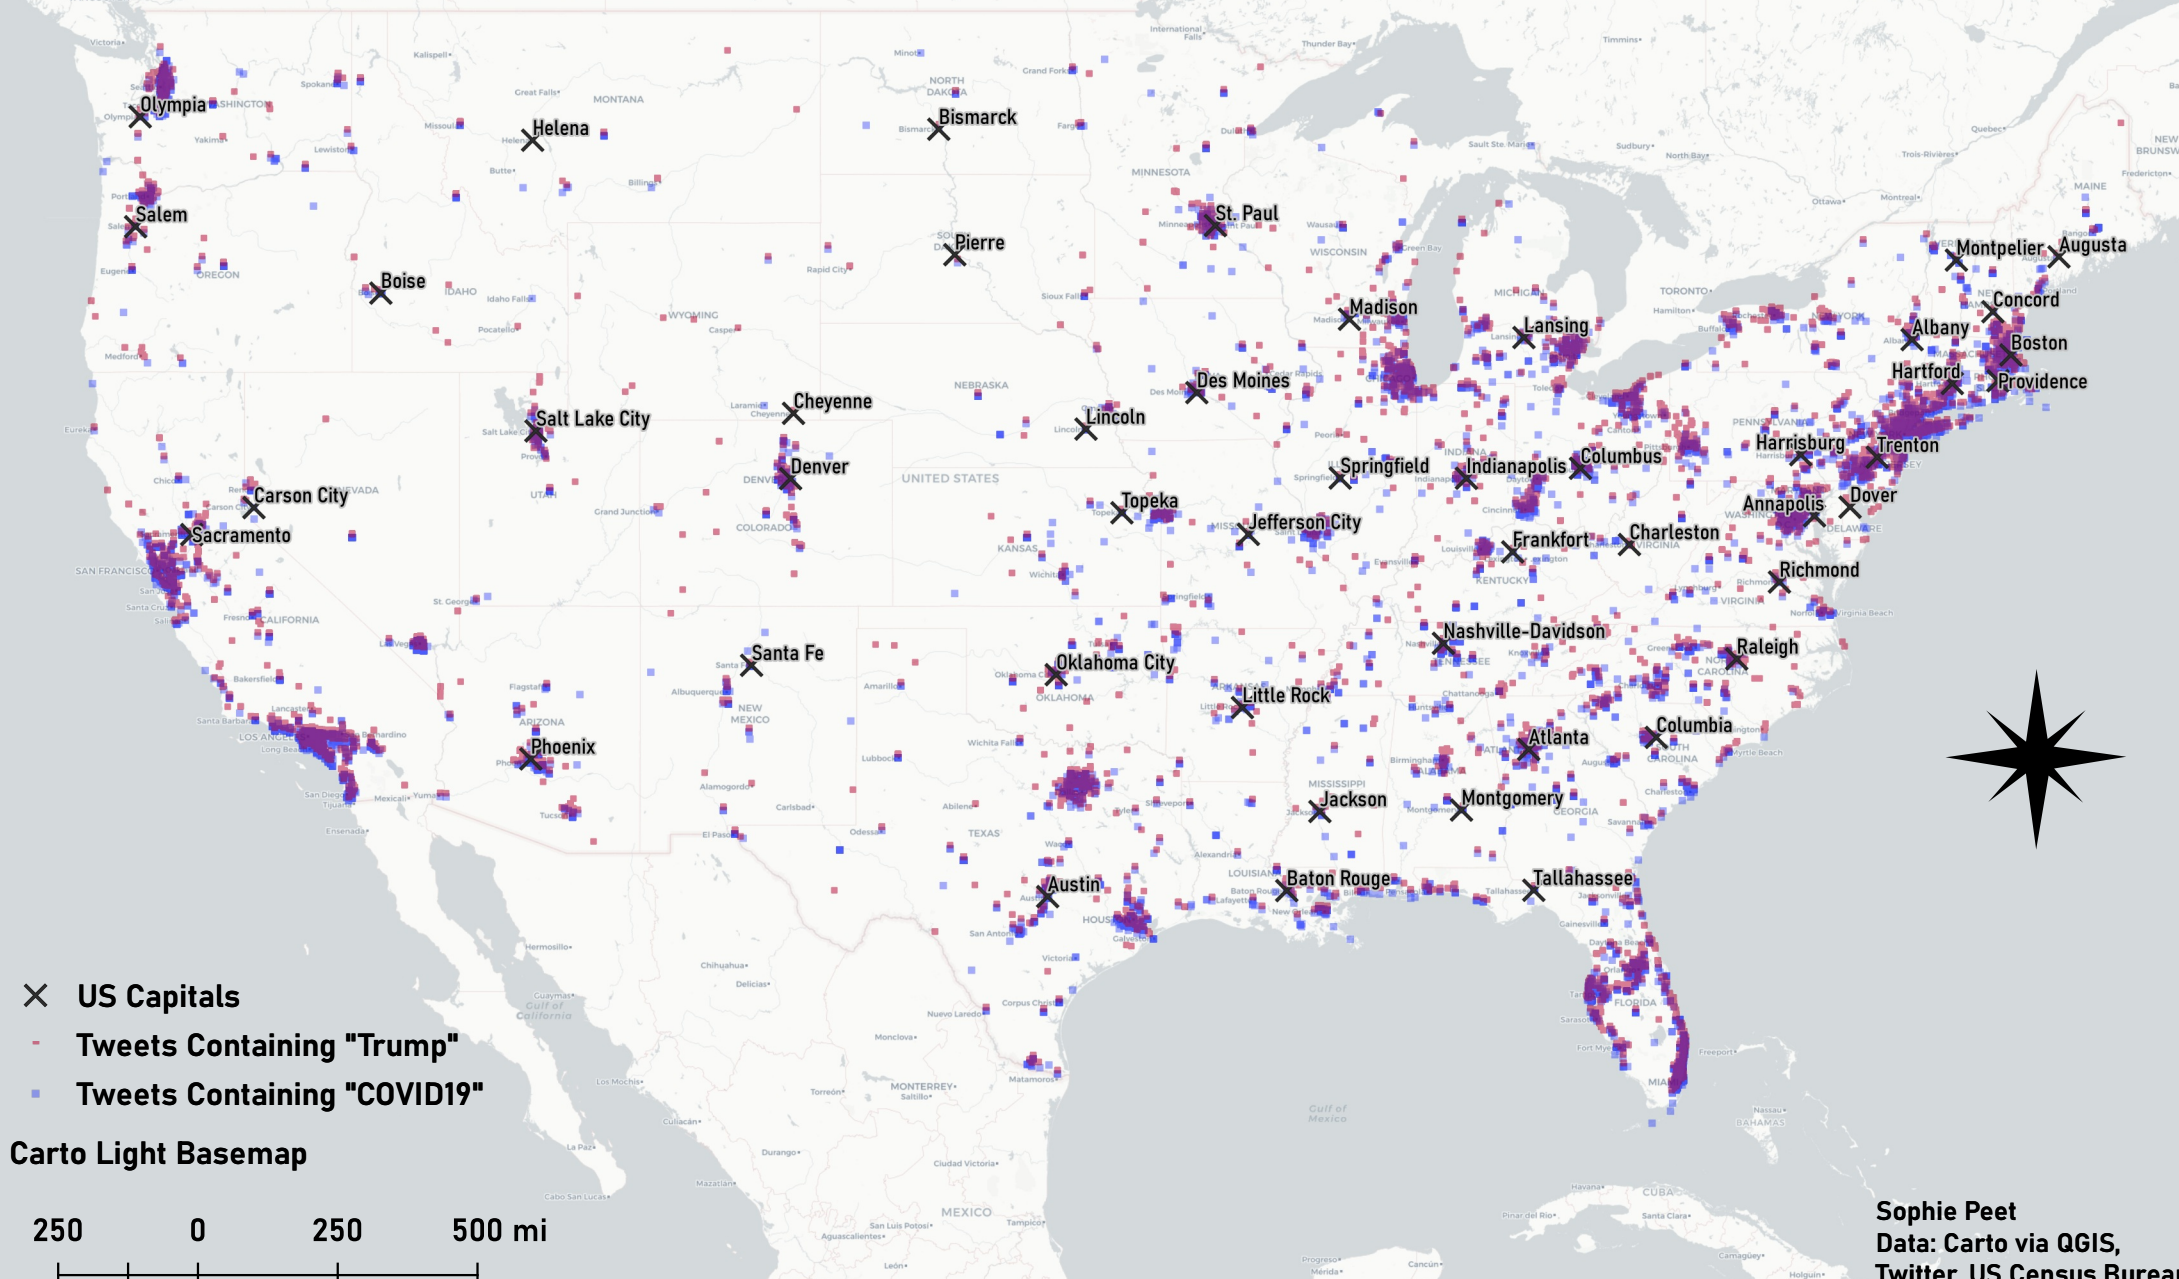

Individual Tweets Containing either: "COVID19" or "Trump" March 22-25, 2020 United States (sans Hawaii and Alaska)

- ✕ US Capitals
- Tweets Containing "Trump"
- Tweets Containing "COVID19"

Carto Light Basemap

Sophie Peet
Data: Carto via QGIS,
Twitter, US Census Bureau