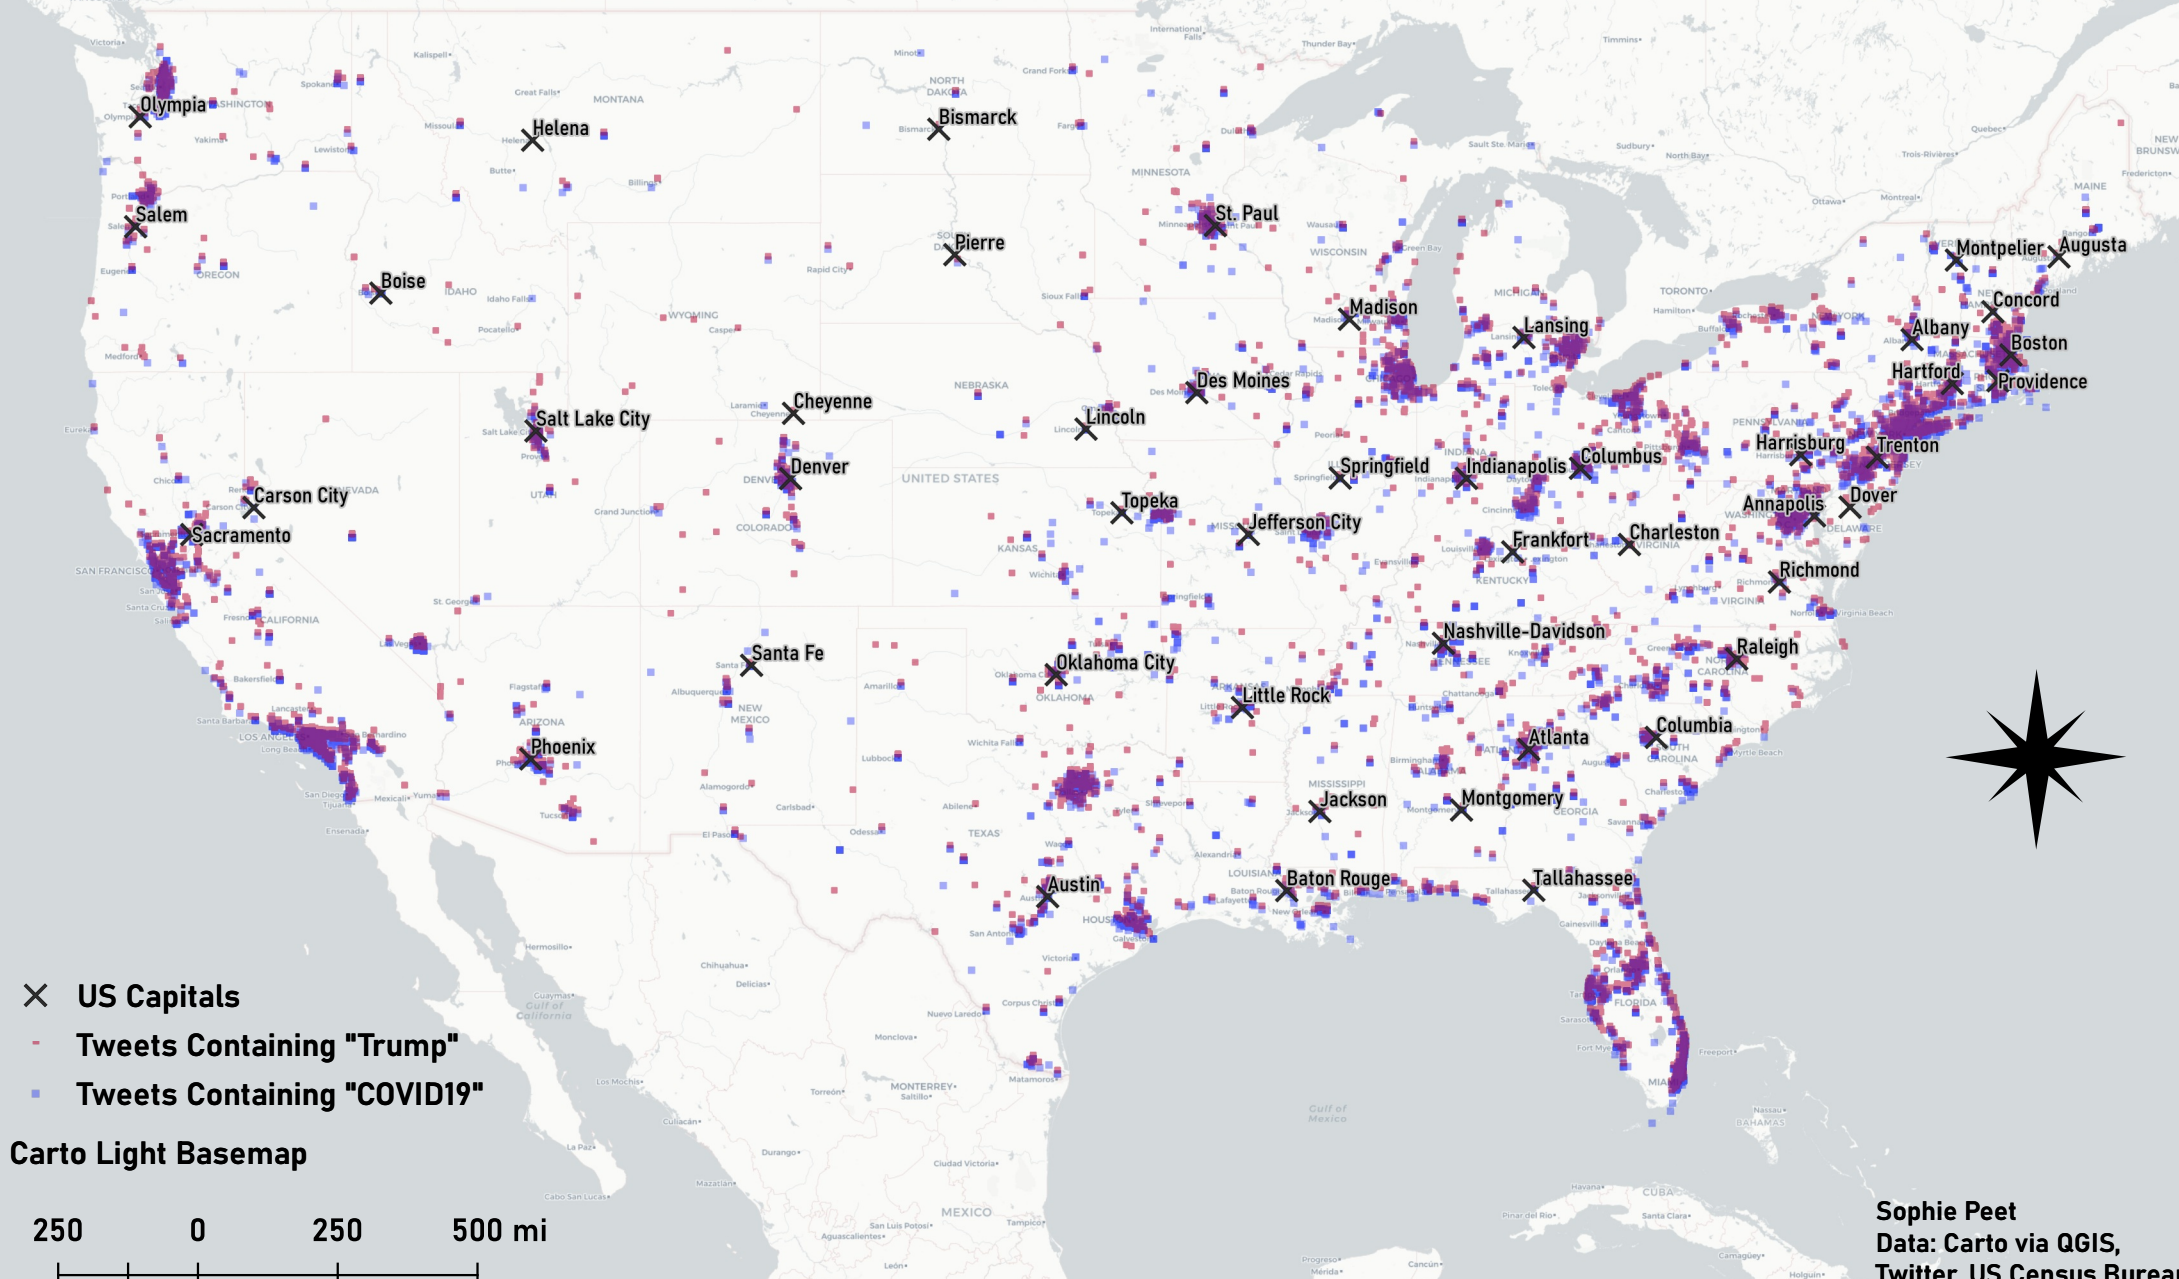

# Individual Tweets Containing either: "COVID19" or "Trump" March 22-25, 2020 United States (sans Hawaii and Alaska)

- ✕ US Capitals
- Tweets Containing "Trump"
- Tweets Containing "COVID19"

Carto Light Basemap  
250 0 250 500 mi

Sophie Peet  
Data: Carto via QGIS,  
Twitter, US Census Bureau

# Comparison of Tweets with Keyword: "COVID19" or "Trump"